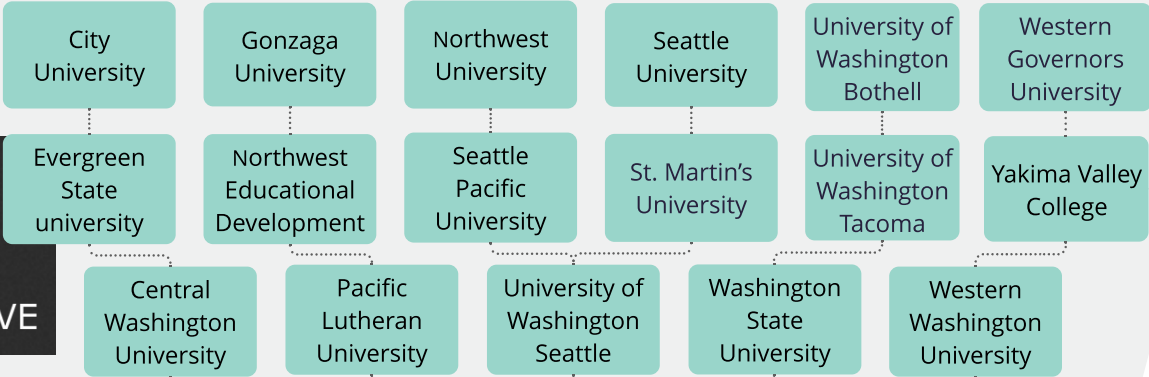

T EACHER
E DUCATION
L EARNING
C OLLABORATIVE

TEACHER EDUCATION PROGRAM DATA STORED ON SECURE CEDR SERVER

CEDR
Center for Education Data & Research

A unique panel dataset used for Washington education research

TELC FEEDBACK LOOP

FEDERAL DATA

Examples include
Common Core of Data, U.S. Census Data

STATE AGENCY DATA

Feedback for Program Improvement

Feedback for State Agencies & Policymakers

Unemployment Insurance Data (UI):
Earnings and industry of employment for all individuals employed in UI-paying occupations in Washington

Public Centralized Higher Education Enrollment System (PCHEES):
Entrance, transcript, and completion data for all public four-year universities in Washington

Washington Report Card Data:
A record of school and district performance on state tests, the number of students enrolled, the race and ethnicity of the students and educators in the school community

The Comprehensive Education Data and Research System:
A longitudinal data warehouse of educational data, including courses, students, and teachers.